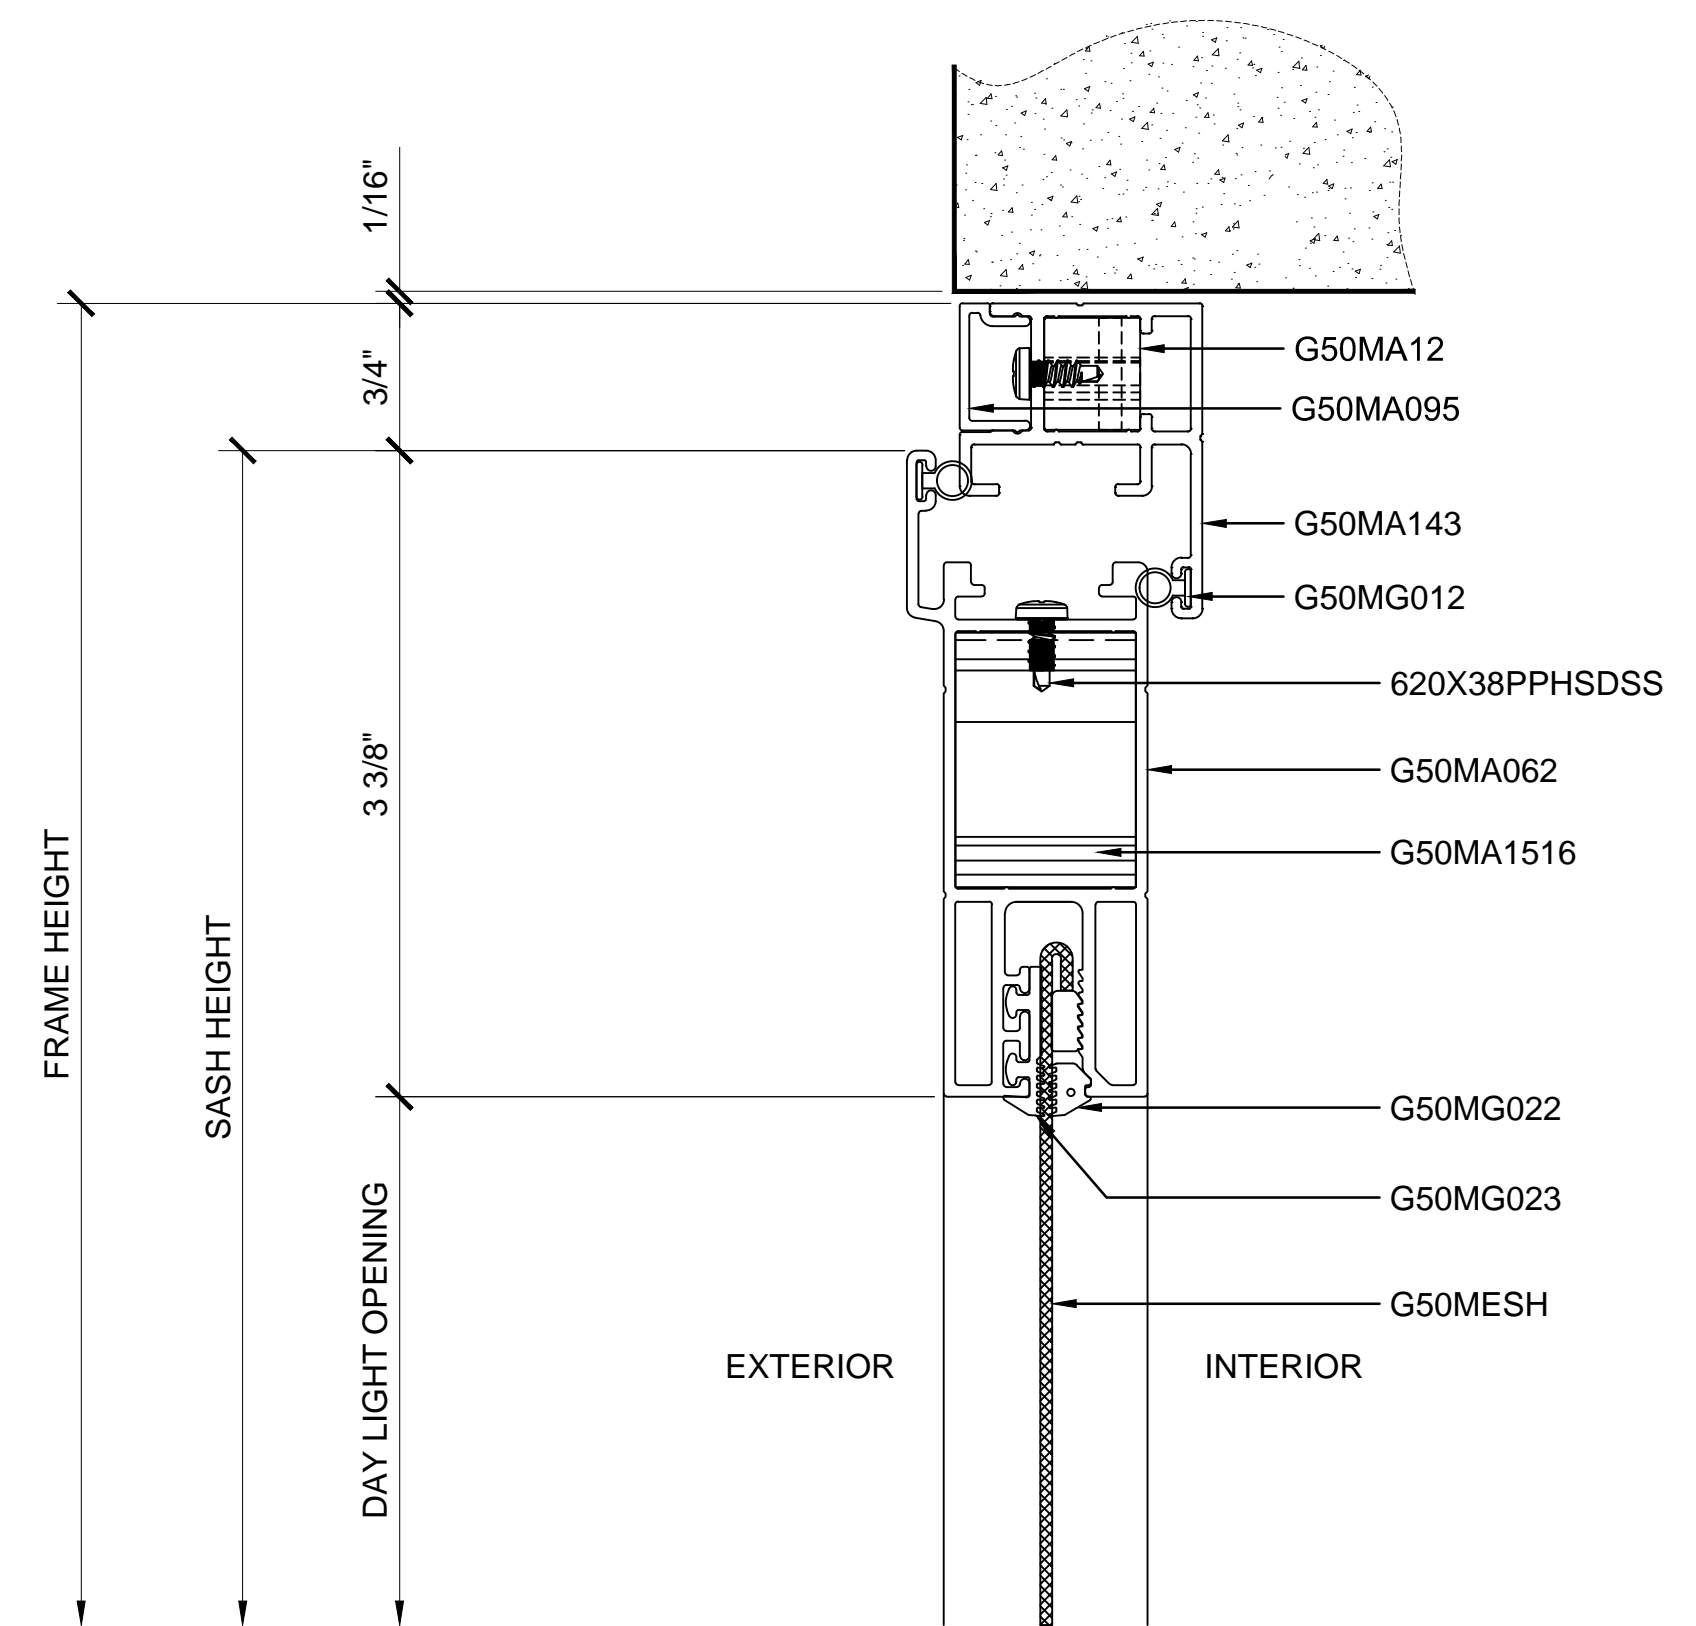

**PREMIUM PIVOT FRENCH DOOR - 3 SIDED FRAME**

**DOOR SWING CHART**

**"INDUSTRY STANDARD" DOOR STYLES AND SWINGING DOOR PATTERNS**

THERE ARE THREE BASIC DOOR STYLES TYPICALLY REFERRED TO THROUGHOUT THE INDUSTRY APPLICABLE TO THE CAMPBELL SECURITY SCREEN PROTECTIVE SECURITY SCREEN DOOR SYSTEMS. BY IDENTIFYING YOUR BASIC DOOR STYLE AND SWING, IT WILL HELP MAKE CLEAR WHAT YOUR INTENTIONS ARE FOR THE PARTICULAR PROJECT. FOR MORE INFORMATION PLEASE CONTACT US AT(800) 580-9997 OR FAX US AT (714) 375-7131.

**① SECTION DETAIL AT HEAD**  
 ARCH REF: N/A 1'-0"=1'-0"

**② SECTION DETAIL AT SILL**  
 ARCH REF: N/A 1'-0"=1'-0"

**③ SECTION DETAIL AT MIDRAIL - OPTIONAL**  
 ARCH REF: N/A 1'-0"=1'-0"

**PREMIUM PIVOT FRENCH DOOR WITH 3 SIDED FRAME DETAILS**

① SECTION DETAIL AT JAMB

ARCH REF: N/A

1'-0"=1'-0"

② SECTION DETAIL AT JAMB

ARCH REF: N/A

1'-0"=1'-0"

③ SECTION DETAIL AT JAMB

ARCH REF: N/A

1'-0"=1'-0"

**PREMIUM PIVOT FRENCH DOOR WITH 3 SIDED FRAME DETAILS**