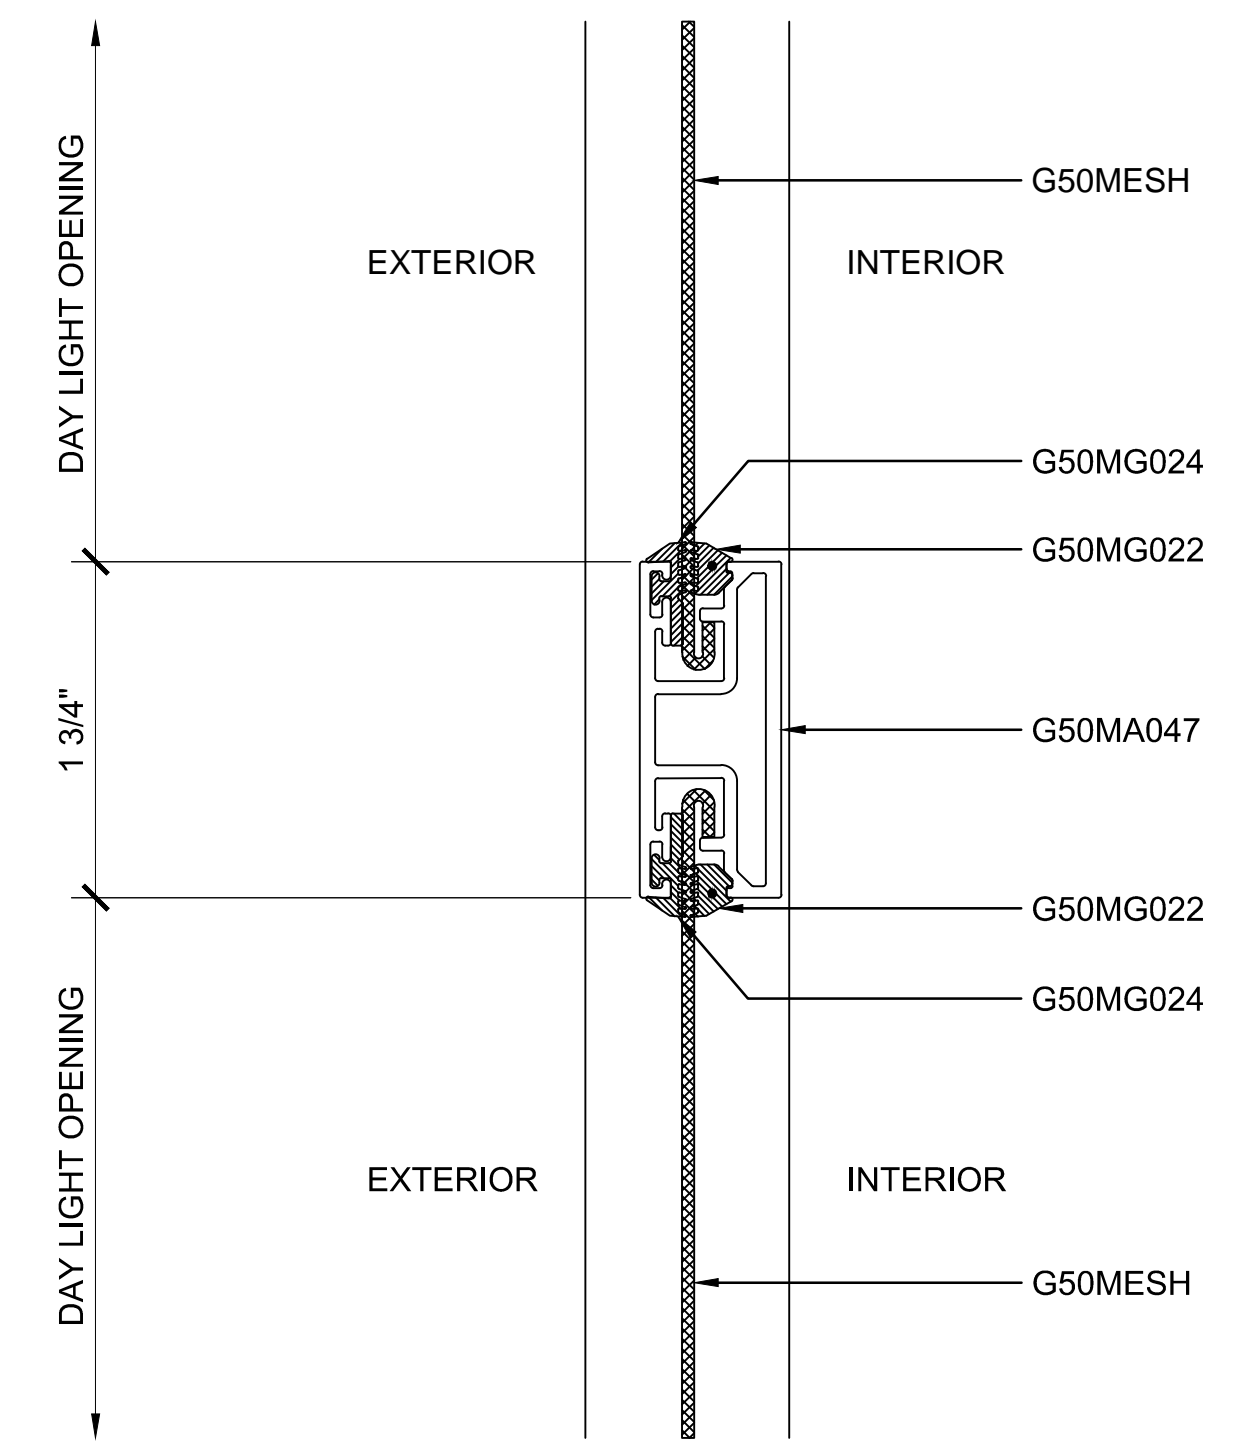

**PREMIUM PIVOT FRENCH DOOR - 3 SIDED FRAME**

**DOOR SWING CHART**

**"INDUSTRY STANDARD" DOOR STYLES AND SWINGING DOOR PATTERNS**

THERE ARE THREE BASIC DOOR STYLES TYPICALLY REFERRED TO THROUGHOUT THE INDUSTRY APPLICABLE TO THE CAMPBELL SECURITY SCREEN PROTECTIVE SECURITY SCREEN DOOR SYSTEMS. BY IDENTIFYING YOUR BASIC DOOR STYLE AND SWING, IT WILL HELP MAKE CLEAR WHAT YOUR INTENTIONS ARE FOR THE PARTICULAR PROJECT. FOR MORE INFORMATION PLEASE CONTACT US AT(800) 580-9997 OR FAX US AT (714) 375-7131.

**① SECTION DETAIL AT HEAD**  
 ARCH REF: N/A 1'-0"=1'-0"

**② SECTION DETAIL AT SILL**  
 ARCH REF: N/A 1'-0"=1'-0"

**③ SECTION DETAIL AT MIDRAIL - OPTIONAL**  
 ARCH REF: N/A 1'-0"=1'-0"

**PREMIUM PIVOT FRENCH DOOR WITH 3 SIDED FRAME DETAILS**

① SECTION DETAIL AT JAMB

ARCH REF: N/A

1'-0"=1'-0"

② SECTION DETAIL AT JAMB

ARCH REF: N/A

1'-0"=1'-0"

③ SECTION DETAIL AT JAMB

ARCH REF: N/A

1'-0"=1'-0"

**PREMIUM PIVOT FRENCH DOOR WITH 3 SIDED FRAME DETAILS**