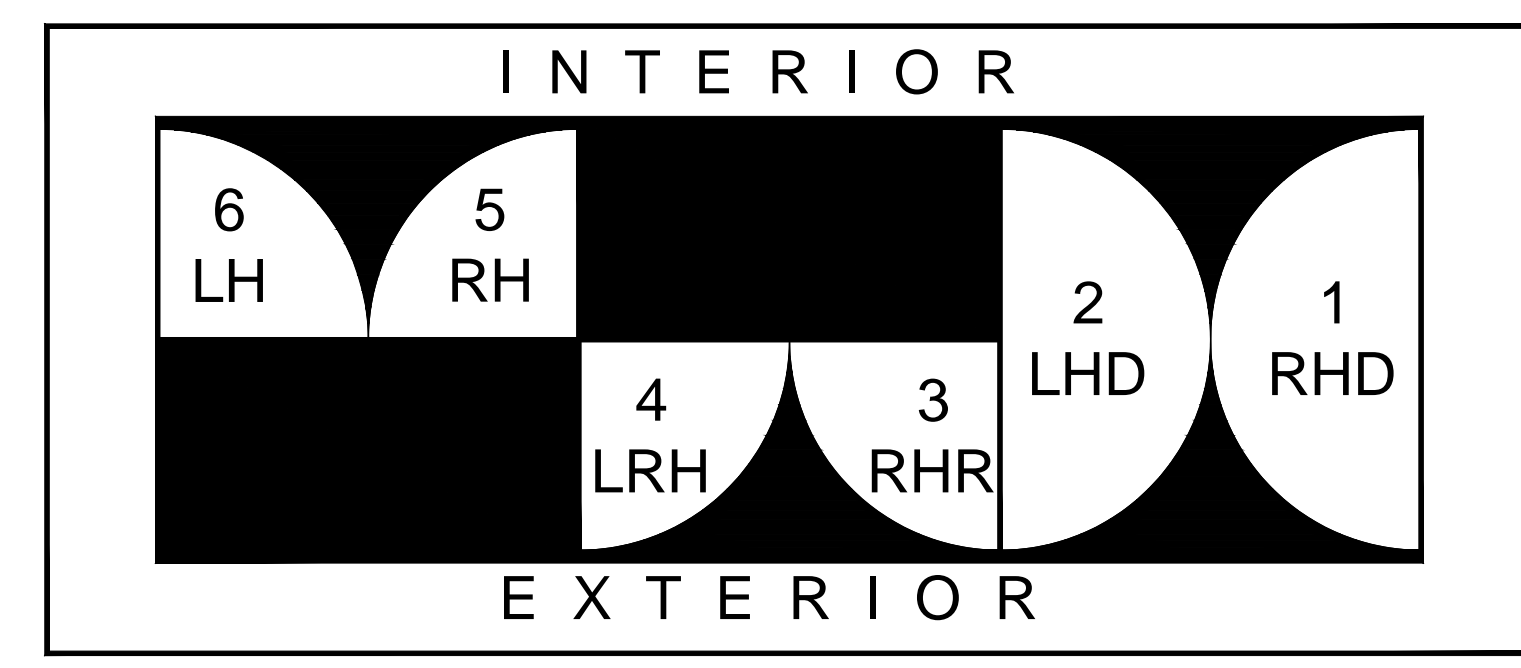

DOOR SWING CHART

"INDUSTRY STANDARD" DOOR STYLES AND SWINGING DOOR PATTERNS

THERE ARE THREE BASIC DOOR STYLES TYPICALLY REFERRED TO THROUGHOUT THE INDUSTRY APPLICABLE TO THE CAMPBELL SECURITY SCREEN PROTECTIVE SECURITY SCREEN DOOR SYSTEMS. BY IDENTIFYING YOUR BASIC DOOR STYLE AND SWING, IT WILL HELP MAKE CLEAR WHAT YOUR INTENTIONS ARE FOR THE PARTICULAR PROJECT. FOR MORE INFORMATION PLEASE CONTACT US AT(800) 580-9997 OR FAX US AT (714) 375-7131.