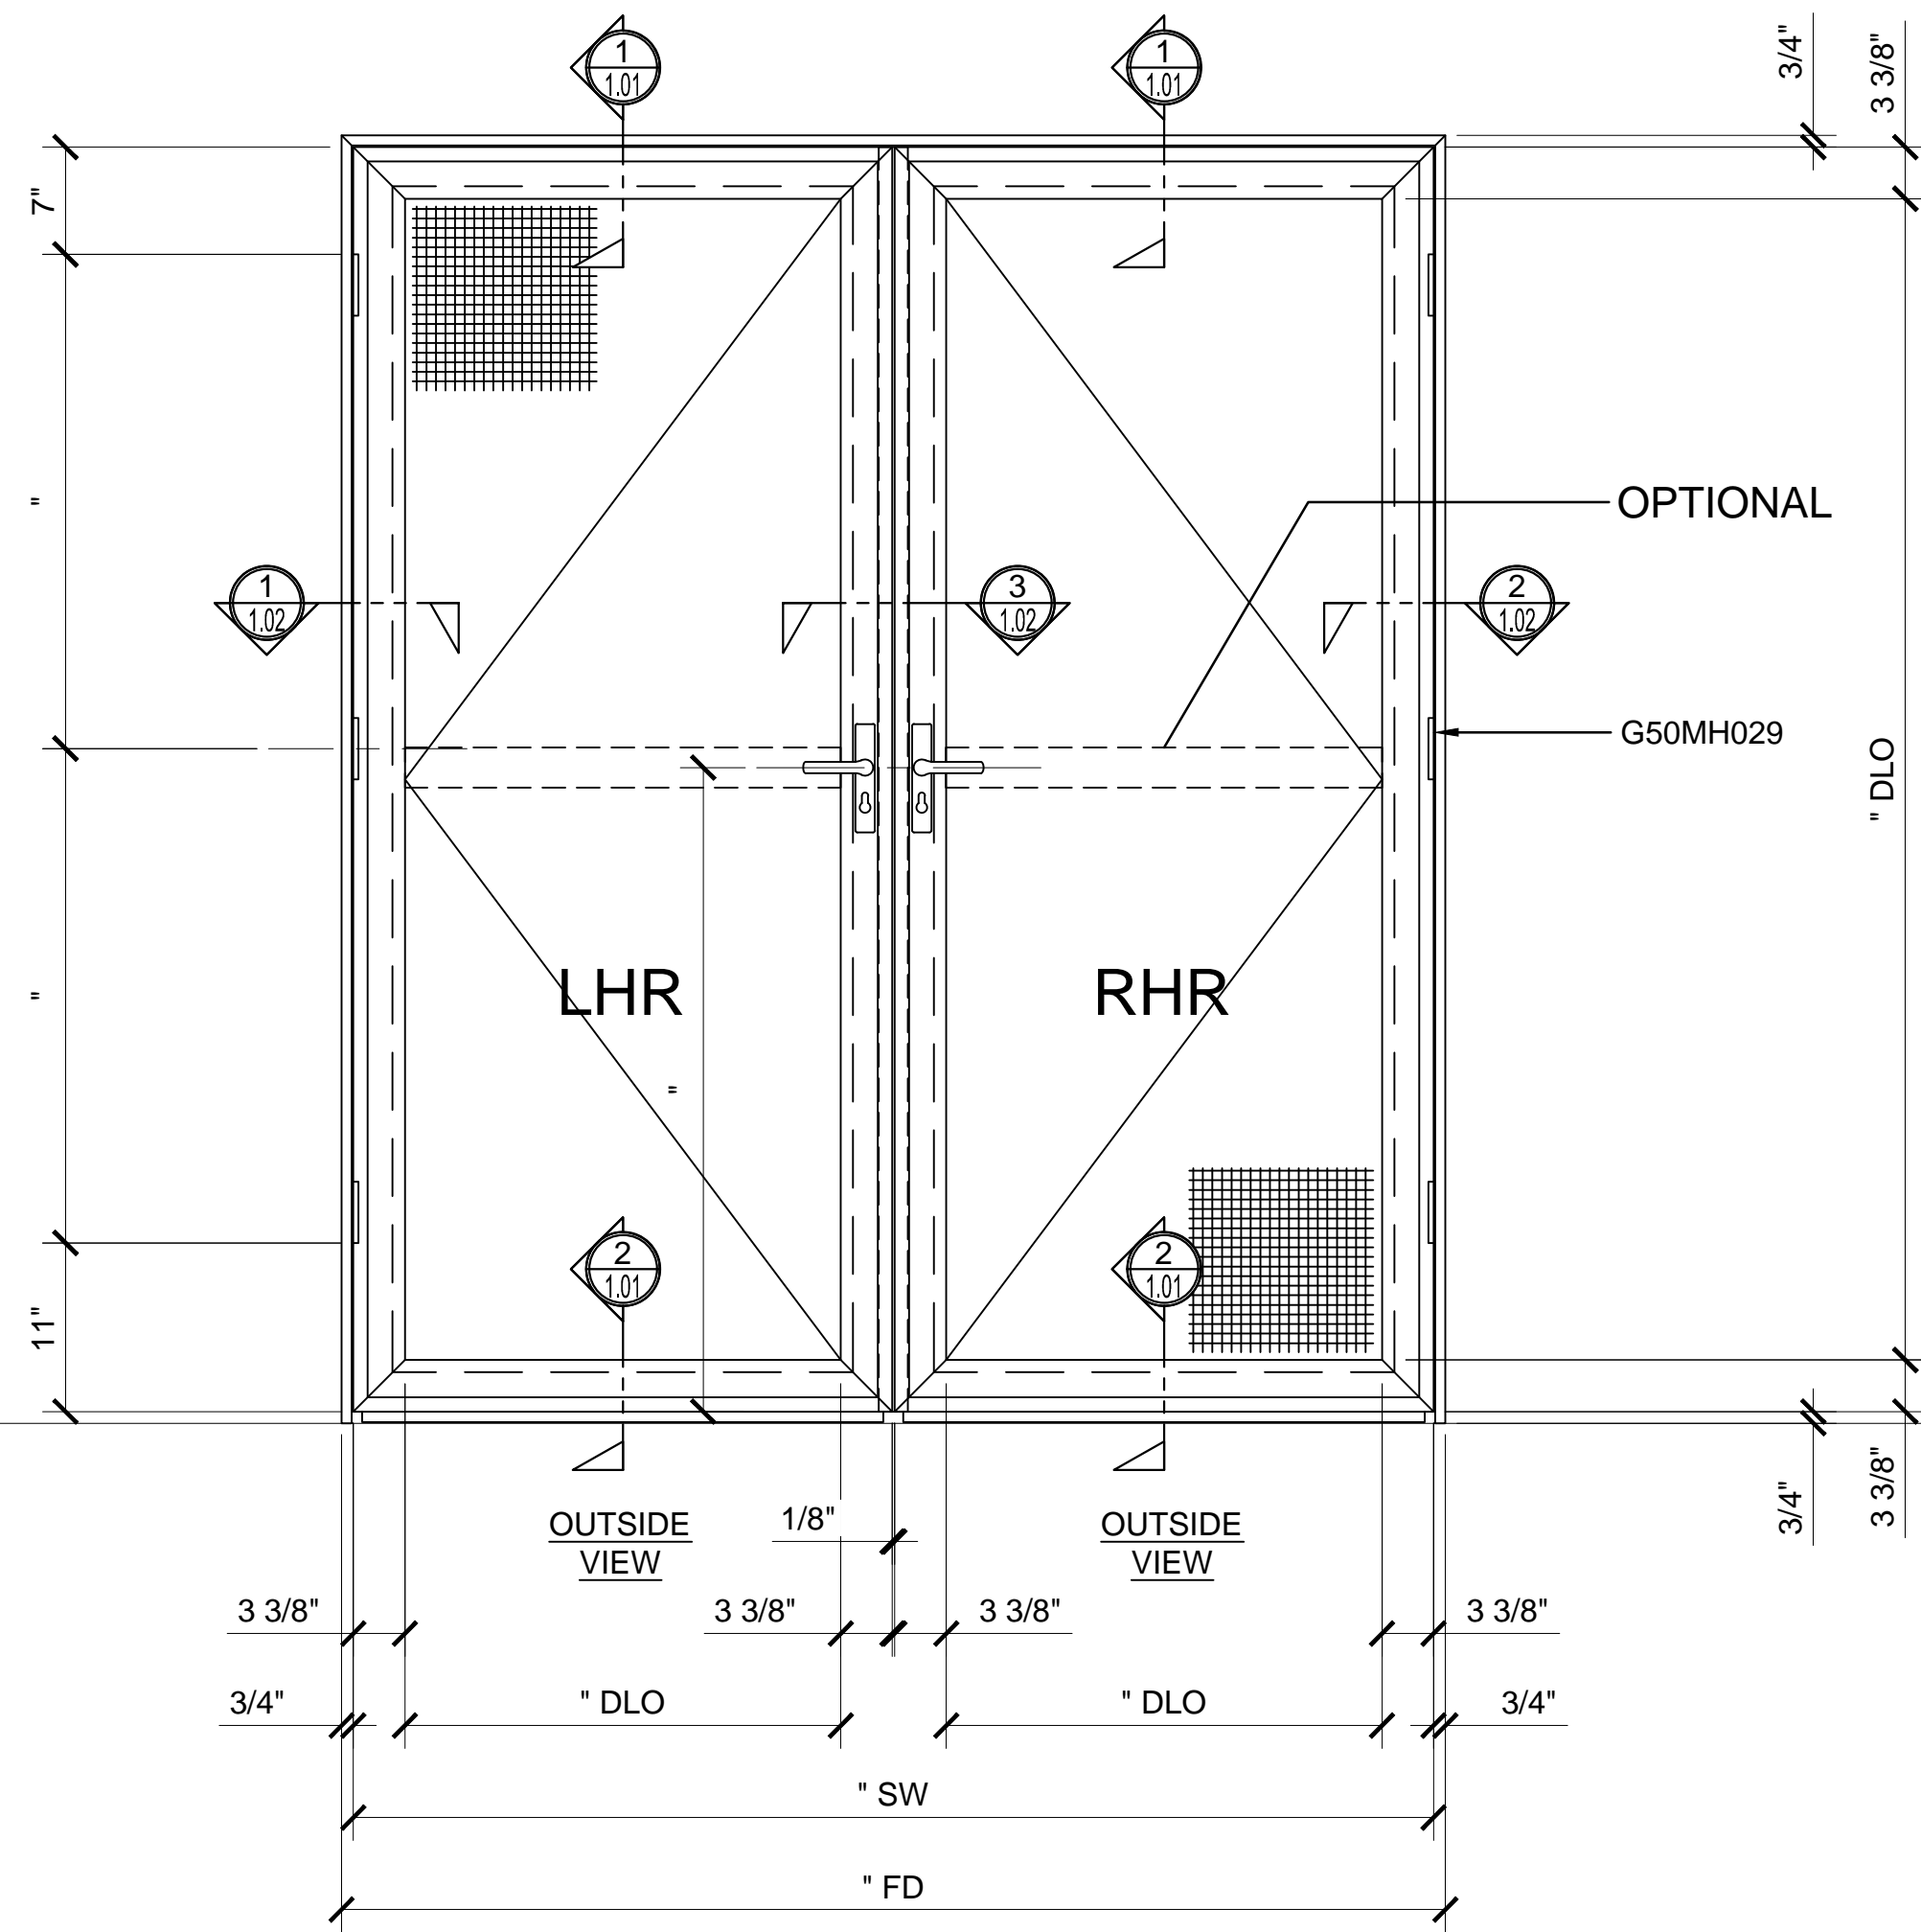

# CAMPBELL SECURITY SCREEN PREMIUM SERIES PROTECTIVE SECURITY DOOR

**CUSTOM DOOR (HEIGHT) GUIDELINES:**  
 PREMIUM HINGED 3 SIDED = 21.17" RECOMMENDED MIN HEIGHT  
 PREMIUM FRENCH 3 SIDED=210.14" RECOMMENDED MAX HEIGHT  
**CUSTOM DOOR (WIDTH) GUIDELINES:**  
 PREMIUM HINGED 3 SIDED =13.29" RECOMMENDED MIN WIDTH  
 PREMIUM FRENCH 3 SIDED = 80.22" RECOMMENDED MAXWIDTH

**OPTIONS:**  
 KING LONG PINS HARDWARE - FRENCH DOORS ONLY  
 MID-RAIL OPTIONS - VERTICAL AND HORIZONTAL (DETAIL 3/1.01)  
 INSIDE LEVER OPERATED LOCK  
 TRIPLE POINT LOCKS

- COLOR OPTIONS:**
- WHITE
  - BLACK
  - BROWN
  - SAHARA BROWN
  - LIGHT GRAY
  - SILVER
  - ALMOND
  - BRONZE
  - SAHARA GRAY
  - CUSTOM

**PREMIUM PIVOT FRENCH DOOR - 3 SIDED FRAME**

**DOOR SWING CHART**

**"INDUSTRY STANDARD" DOOR STYLES AND SWINGING DOOR PATTERNS**

THERE ARE THREE BASIC DOOR STYLES TYPICALLY REFERRED TO THROUGHOUT THE INDUSTRY APPLICABLE TO THE CAMPBELL SECURITY SCREEN PROTECTIVE SECURITY SCREEN DOOR SYSTEMS. BY IDENTIFYING YOUR BASIC DOOR STYLE AND SWING, IT WILL HELP MAKE CLEAR WHAT YOUR INTENTIONS ARE FOR THE PARTICULAR PROJECT. FOR MORE INFORMATION PLEASE CONTACT US AT(800) 580-9997 OR FAX US AT (714) 375-7131.

1'-0"=1'-0"

**PREMIUM PIVOT FRENCH DOOR WITH 3 SIDED FRAME DETAILS**