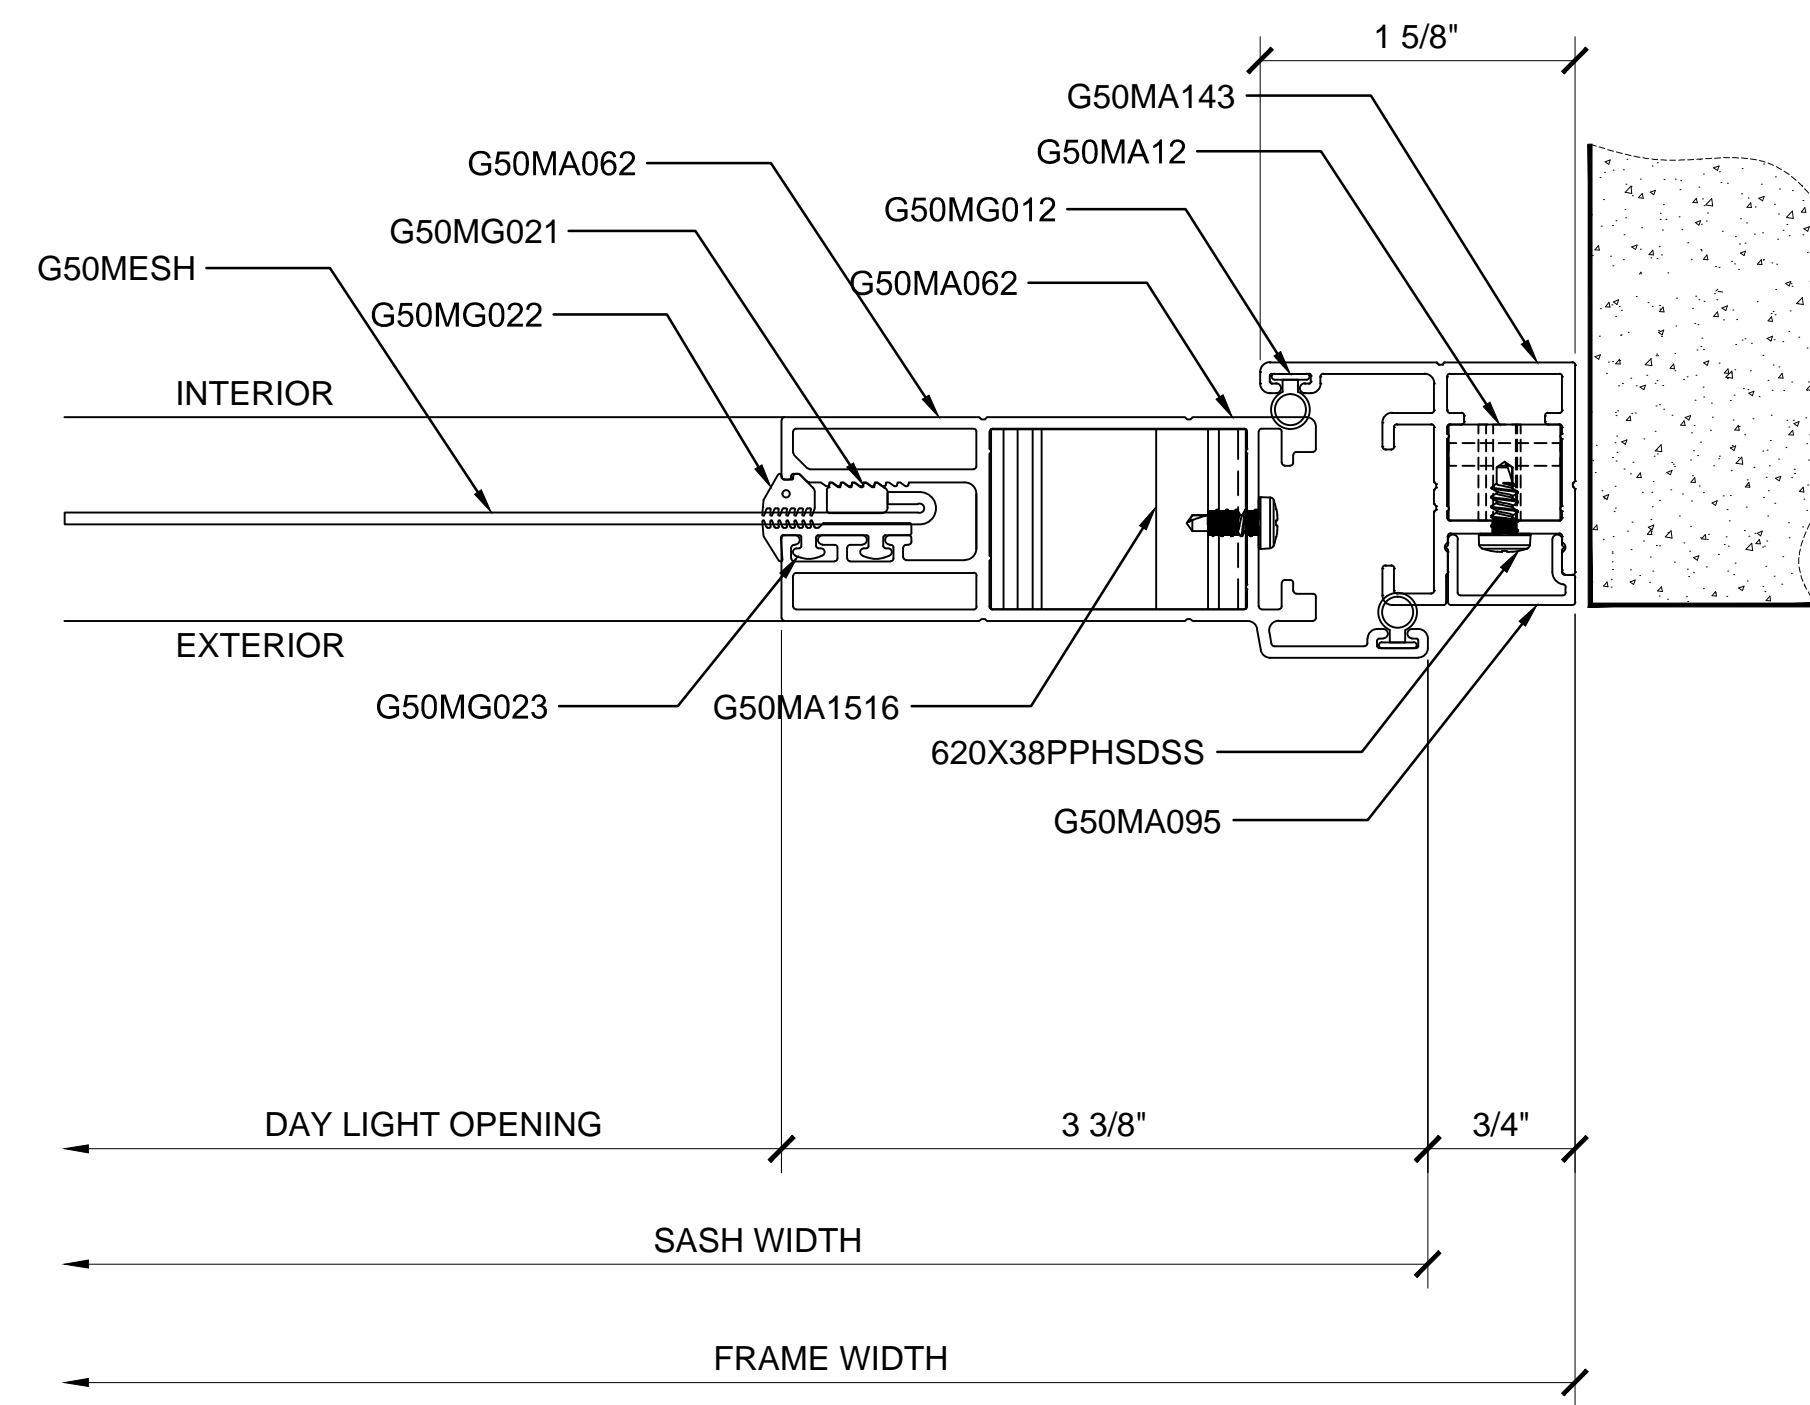

**① SECTION DETAIL AT HEAD**  
 ARCH REF: N/A 1'-0"=1'-0"

**② SECTION DETAIL AT SILL**  
 ARCH REF: N/A 1'-0"=1'-0"

**③ SECTION DETAIL AT MIDRAIL - OPTIONAL**  
 ARCH REF: N/A 1'-0"=1'-0"

**PREMIUM PIVOT FRENCH DOOR WITH 3 SIDED FRAME DETAILS**

① SECTION DETAIL AT JAMB

ARCH REF: N/A

1'-0"=1'-0"

② SECTION DETAIL AT JAMB

ARCH REF: N/A

1'-0"=1'-0"

③ SECTION DETAIL AT JAMB

ARCH REF: N/A

1'-0"=1'-0"

**PREMIUM PIVOT FRENCH DOOR WITH 3 SIDED FRAME DETAILS**