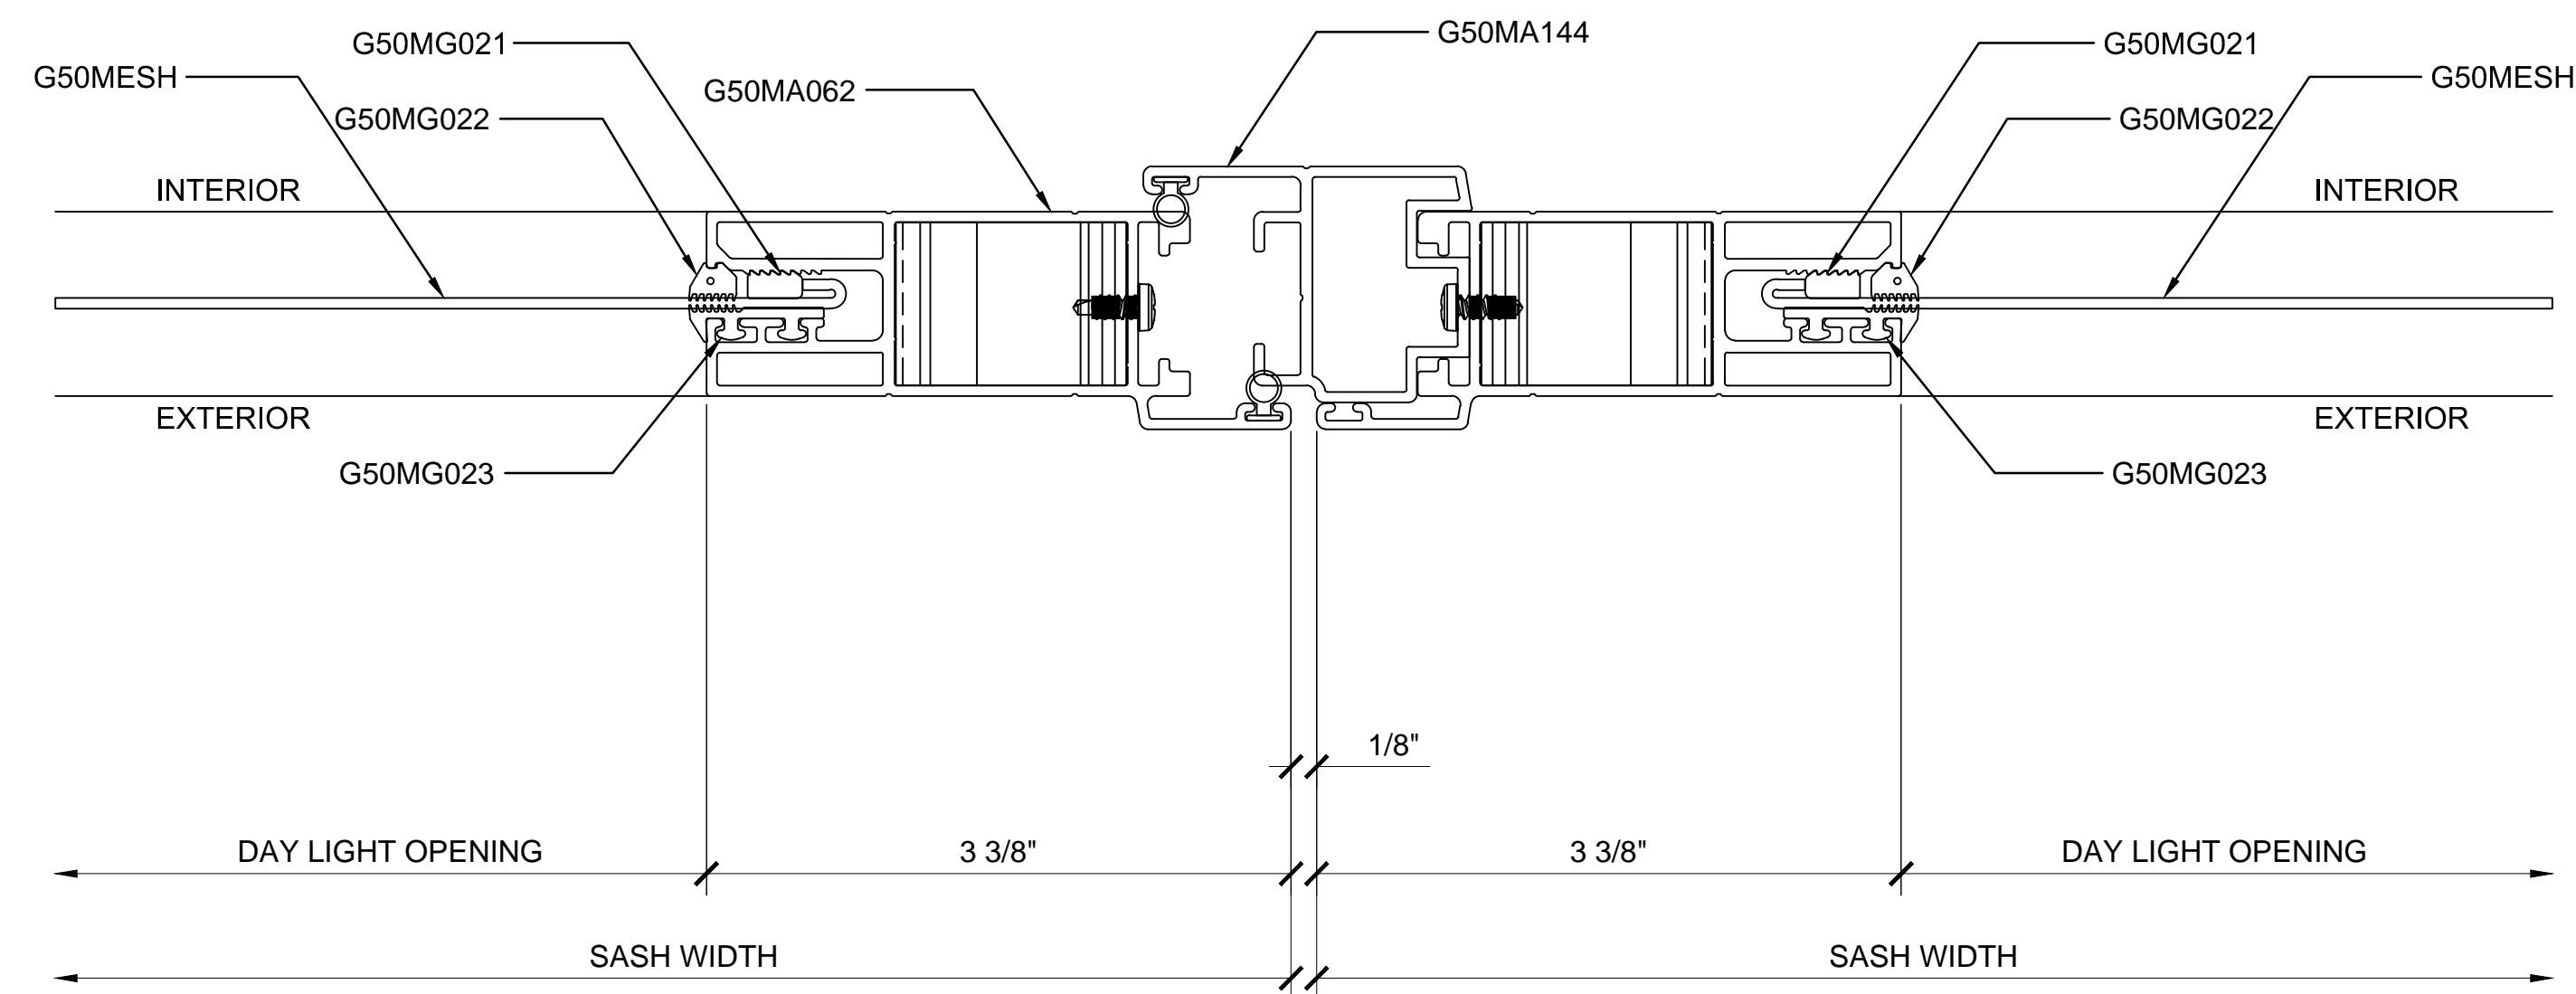

① SECTION DETAIL AT JAMB

ARCH REF: N/A

1'-0"=1'-0"

② SECTION DETAIL AT JAMB

ARCH REF: N/A

1'-0"=1'-0"

③ SECTION DETAIL AT JAMB

ARCH REF: N/A

1'-0"=1'-0"

**PREMIUM PIVOT FRENCH DOOR WITH 3 SIDED FRAME DETAILS**