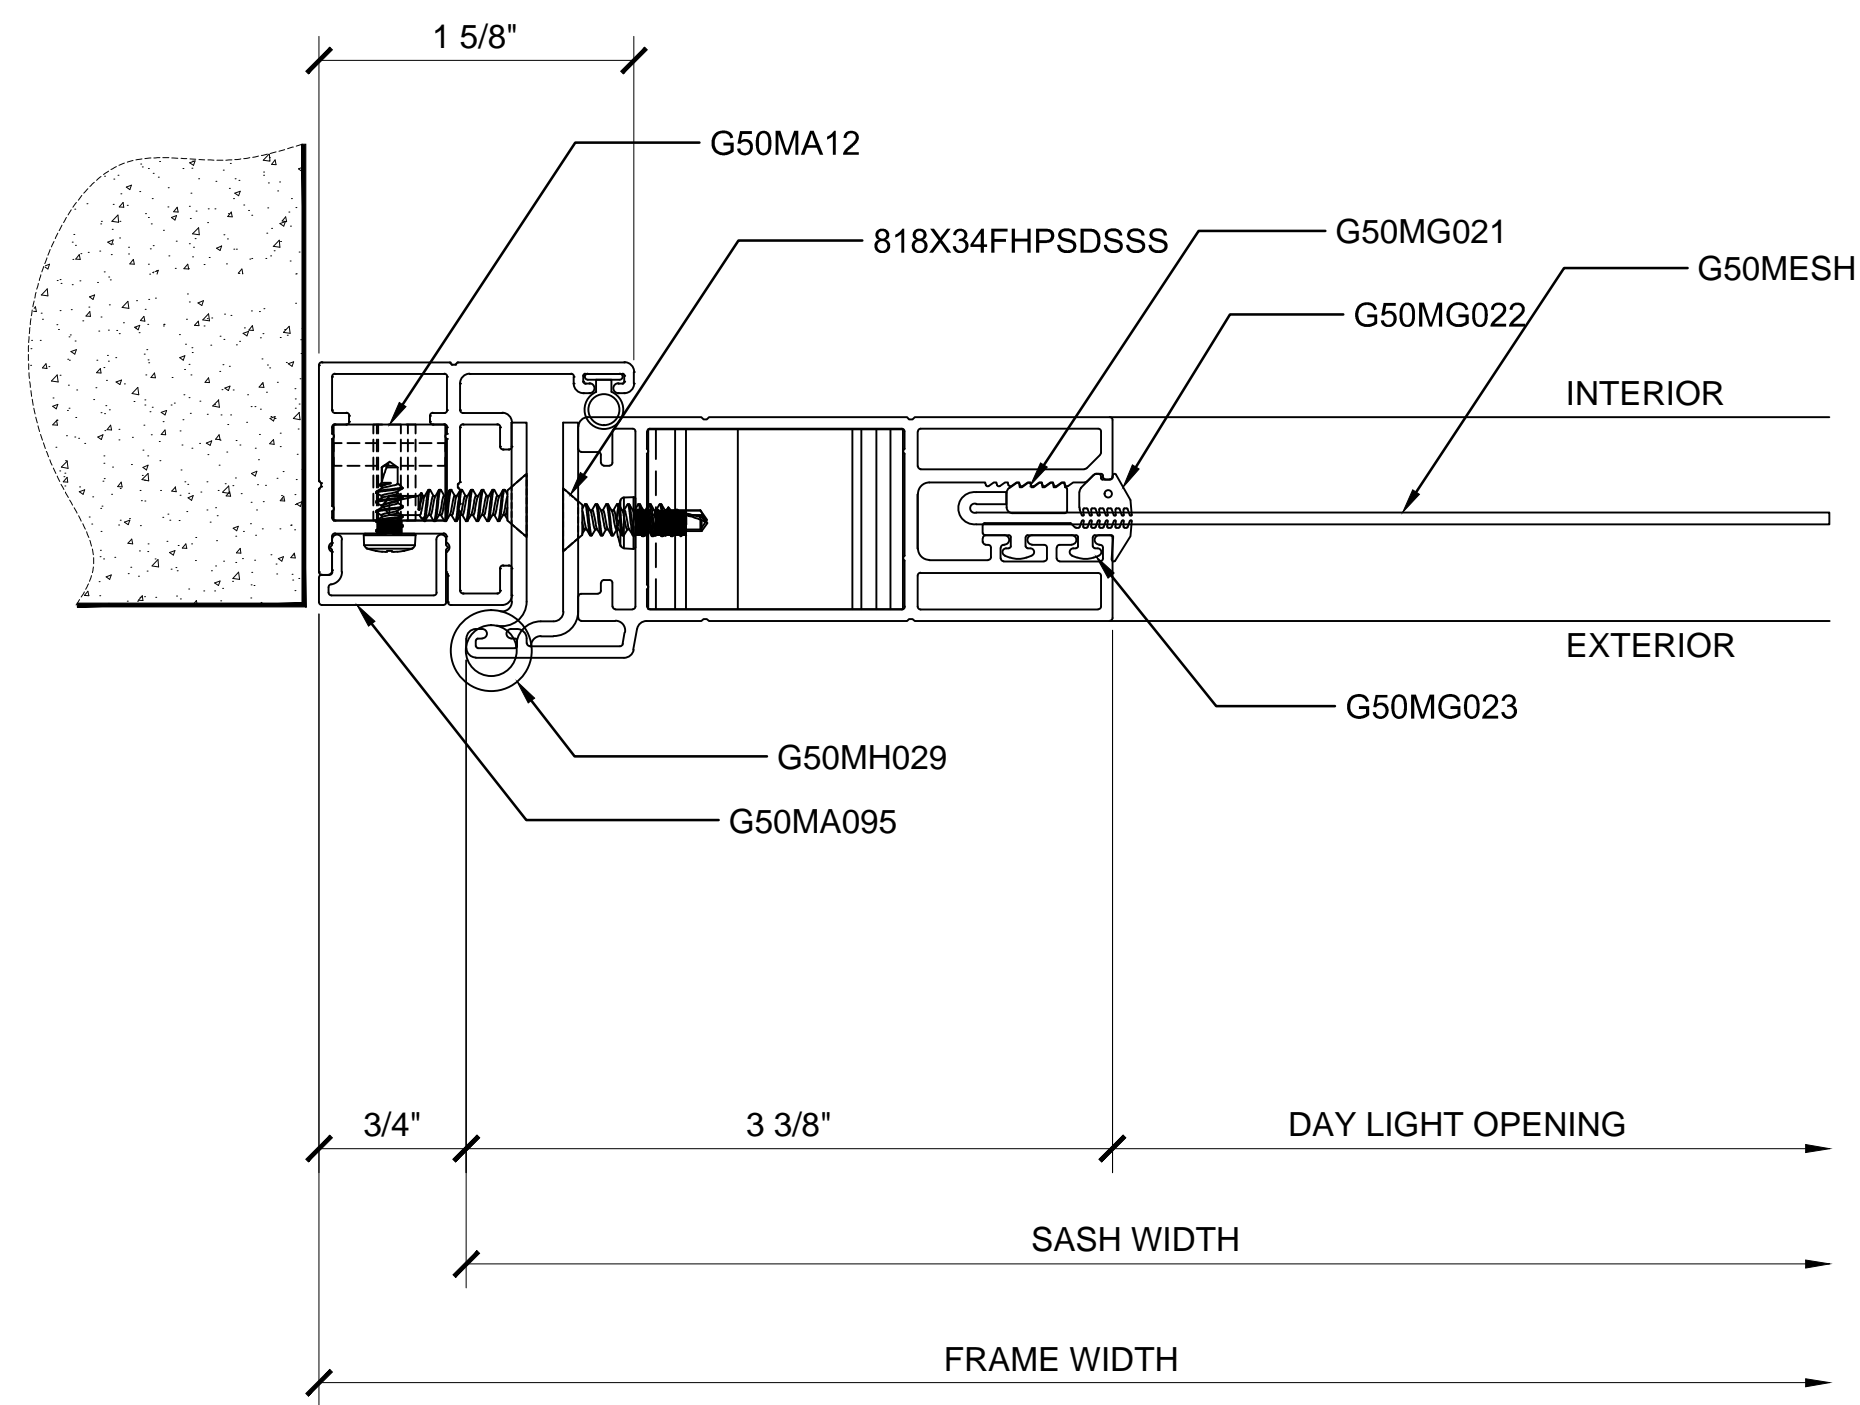

**① SECTION DETAIL AT HEAD**  
 ARCH REF: N/A 1'-0"=1'-0"

**② SECTION DETAIL AT SILL**  
 ARCH REF: N/A 1'-0"=1'-0"

**③ SECTION DETAIL AT MIDRAIL - OPTIONAL**  
 ARCH REF: N/A 1'-0"=1'-0"

**PREMIUM PIVOT FRENCH DOOR WITH 3 SIDED FRAME DETAILS**

① SECTION DETAIL AT JAMB

ARCH REF: N/A

1'-0"=1'-0"

② SECTION DETAIL AT JAMB

ARCH REF: N/A

1'-0"=1'-0"

③ SECTION DETAIL AT JAMB

ARCH REF: N/A

1'-0"=1'-0"

**PREMIUM PIVOT FRENCH DOOR WITH 3 SIDED FRAME DETAILS**