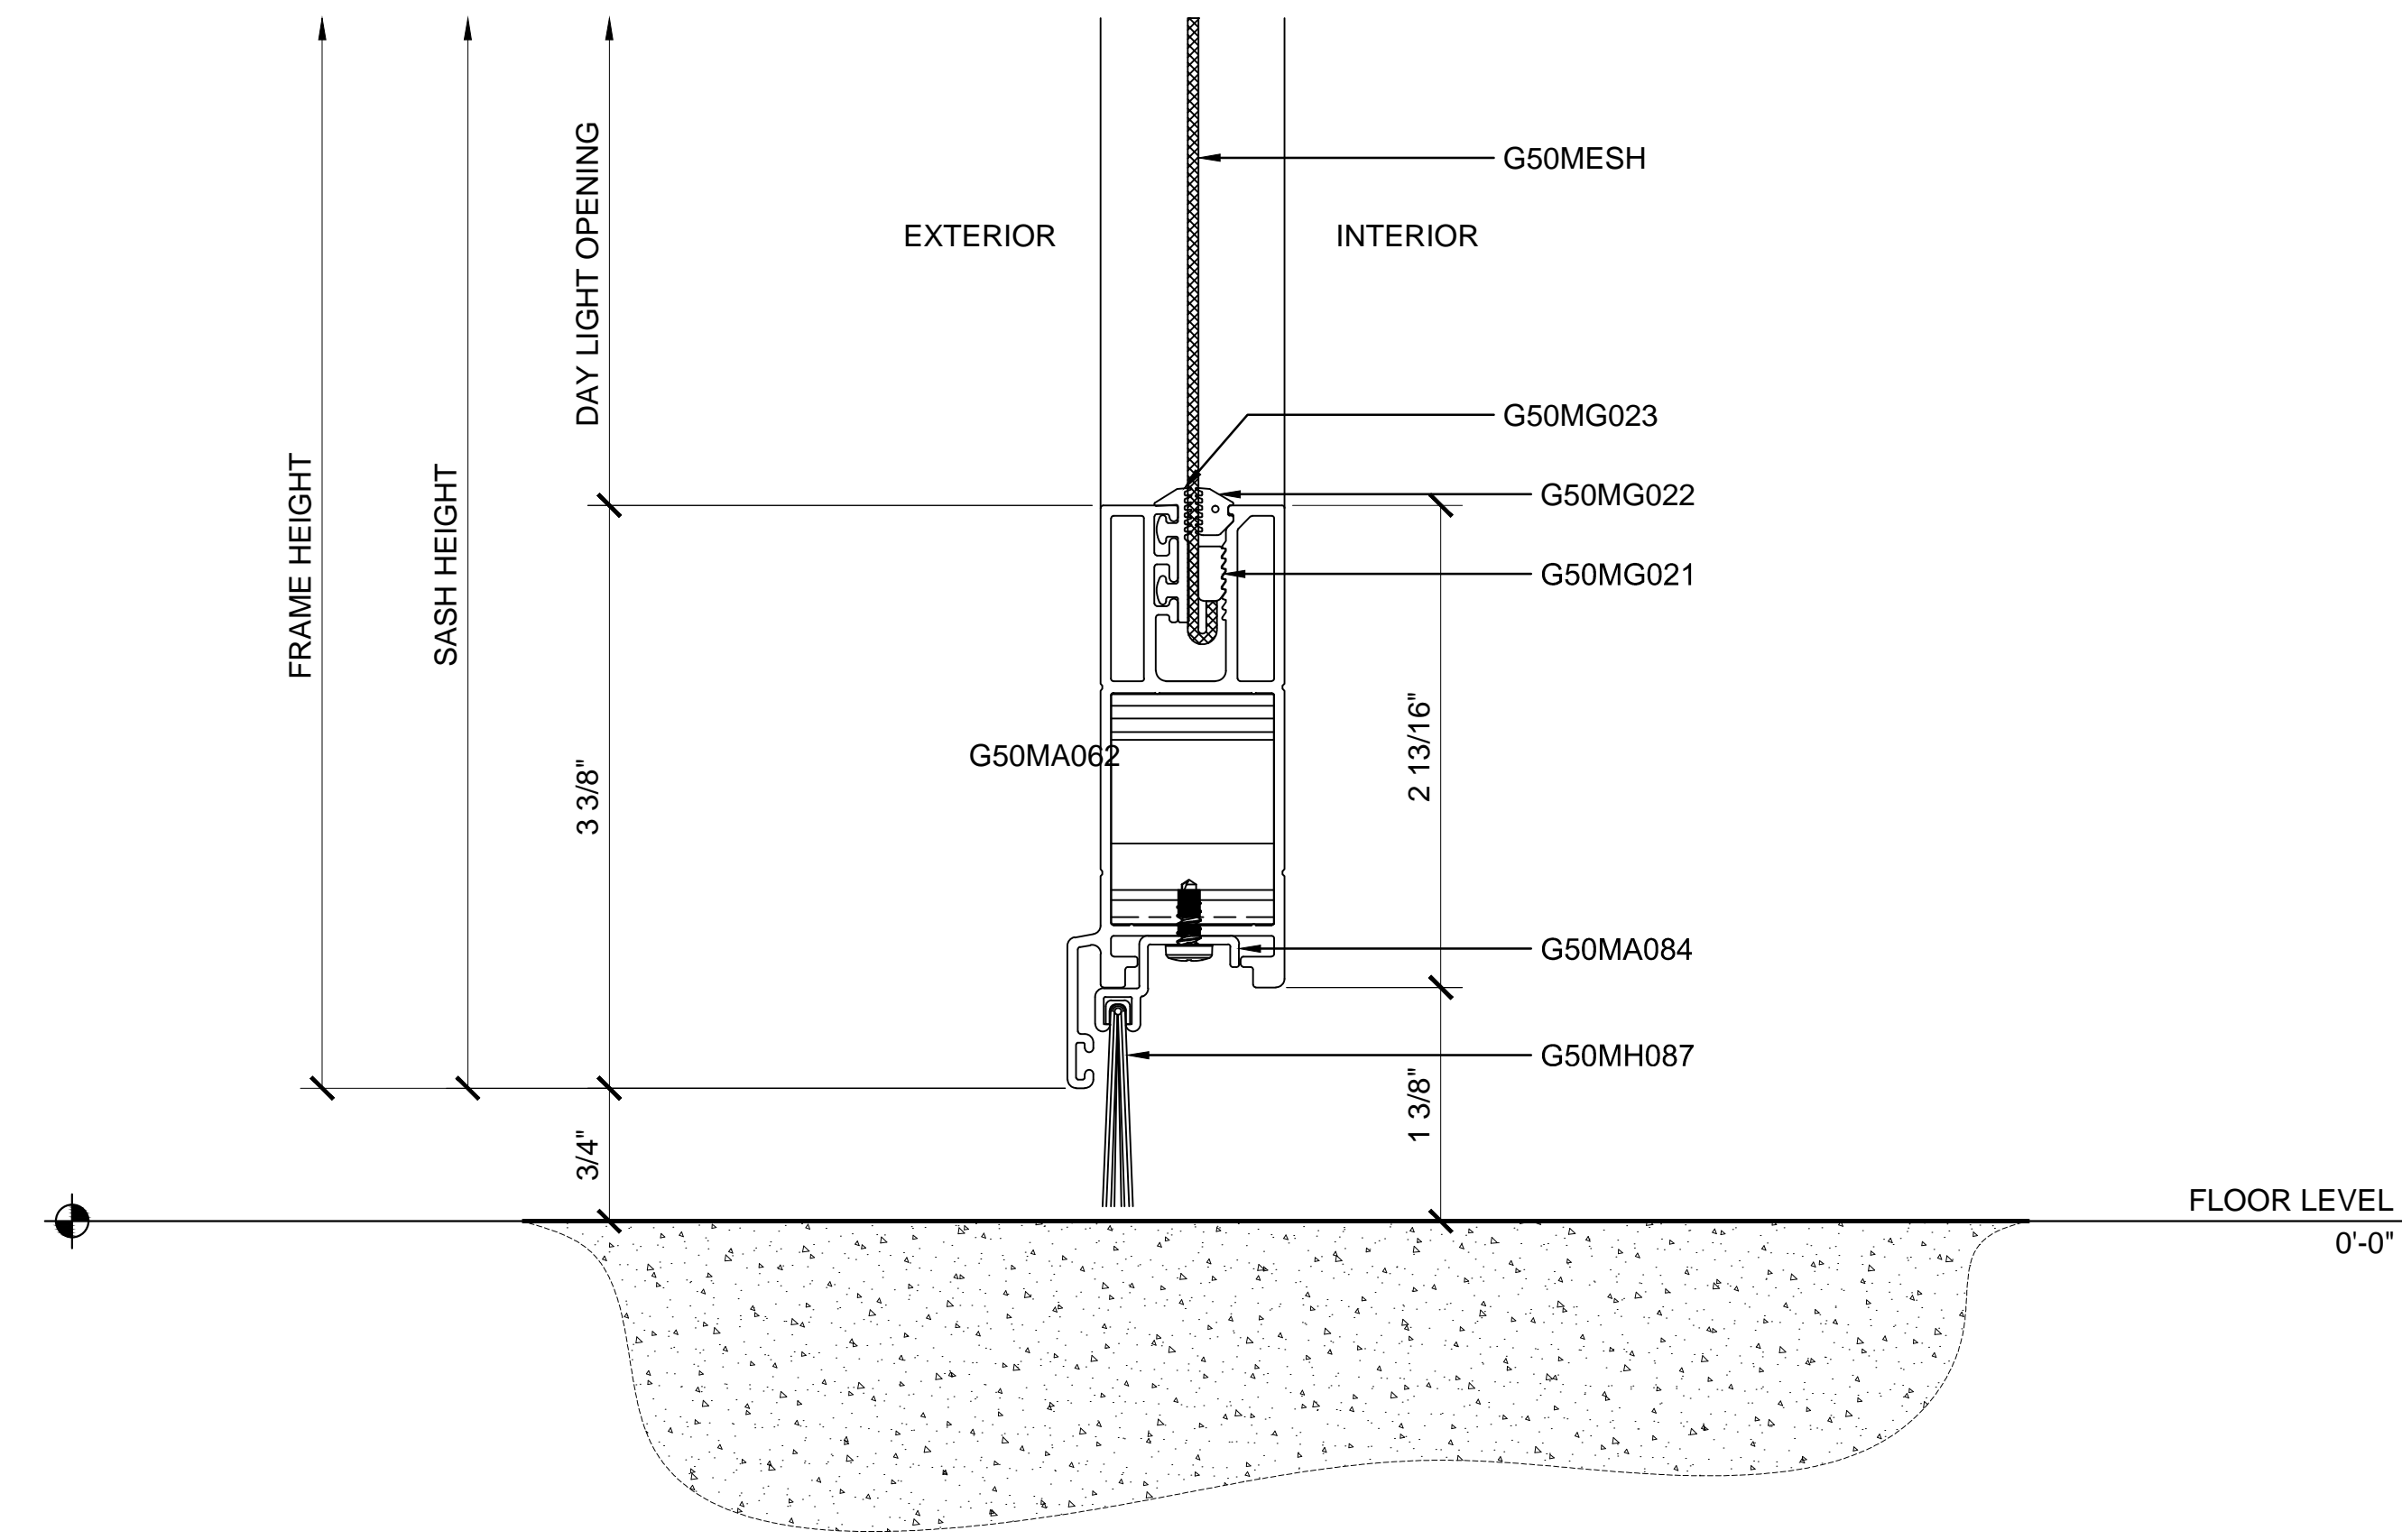

② SECTION DETAIL AT SILL
ARCH REF: N/A 1'-0"=1'-0"